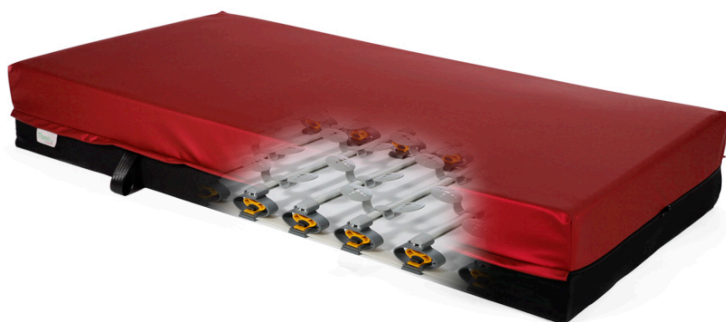

### Step 1 – Model & Size

ThevoSleepingStar	Size (w x l)	Item no.	Price	Description
Crib	27" x 52" incontinence cover	£ 66181	\$1635	ThevoSleepingStar - for sensory support Supports and stimulates the mobility of a child, promotes natural sleep pattern, positive influence on pain of musculoskeletal system, spastic movement patterns are minimized, pressure injury prevention and treatment up to and including stage III acc. to NPIAP.
Hospital	36" x 79" incontinence cover	£ 66123	\$1895	
Twin	39" x 75" incontinence cover	£ 66185	\$1895	
Full	54" x 75" jersey cover red	£ 66126	\$2795	

\*Incontinence covers cannot be made wider than 47"

All mattress systems meets Federal Flammability Standards 16 CFR 1633/1632,BFD IX-11,Cal TB-129

The ThevoSleepingStar automatically respond to the slightest movement of the person with micro-sized counter movements.

This MIS Micro-Stimulation® provides the patient with improved body perception, promotes blood flow, and supports mobility – keys to restorative sleep.

This is especially important for children with advanced ailments and those with special needs.

Positioning suspension  
soft sensation of lying - extended sleep phases is optimally tailored to the sleep and lying requirements of children with special needs

Custom-made size £ Price on application  
(w x l)\*: \_\_\_\_\_ x \_\_\_\_\_